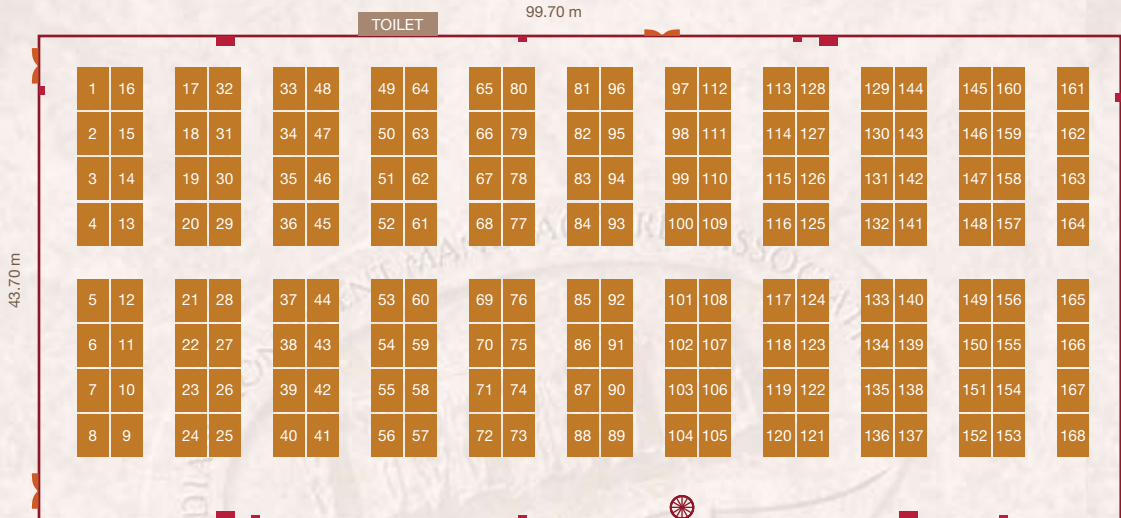

Exhibition Stall Layout

Open Space for
Machineries and Blocks

IMMA STONE FAIR 2009
Stall Size: 4mx 3m
No. Stalls 328 Nos