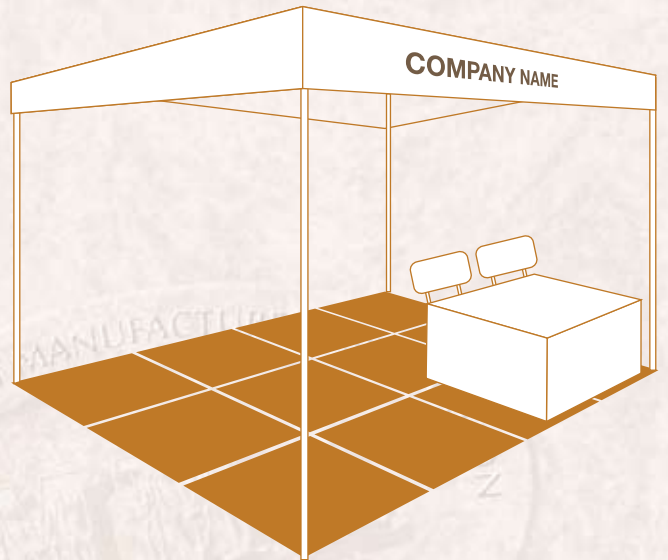

Exhibition Stall Layout

Open Space for
Machineries and Blocks

IMMA STONE FAIR 2009
Stall Size: 4mx 3m
No. Stalls 328 Nos